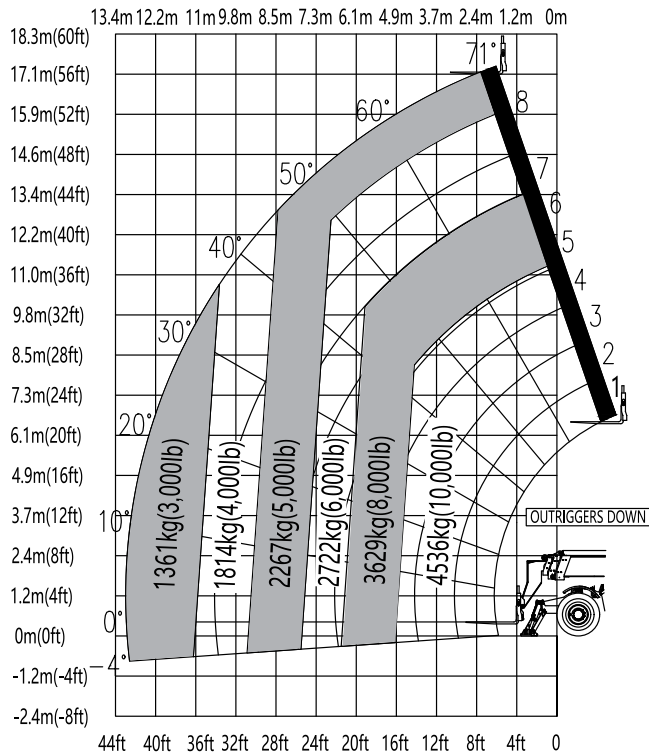

## PRODUCT SPECIFICATIONS

- ➔ **Gross Power**  
97 kW / 130 hp
- ➔ **Max Lift Height**  
17.13 m / 56' 2"
- ➔ **Max Lift Capacity**  
4 536 kg / 10,000 lb
- ➔ **Operating Weight**  
15 100 kg / 33,290 lb

## Machine Parameters

Dimensions		
Maximum Lift Height	17.13 m	56' 2"
Maximum Forward Reach	13.08 m	42' 11"
Height, Stowed	2.55 m	8' 4"
Length, Stowed (without Forks)	6.28 m	20' 7"
Width	2.56 m	8' 5"
Wheelbase	3.49 m	11' 5"
Ground Clearance (Center)	0.46 m	1' 6"
Ground Clearance (Axle)	0.45 m	1' 6"
Weight	15,100 kg	33,290 lb

Performance		
Maximum Lift Capacity	4 536 kg	10,000 lb
Lift Capacity at Maximum Height	2 267 kg	5,000 lb
Lift Capacity at Maximum Reach	1 361 kg	3,000 lb
Boom (Raise/Lower)	11 sec	14 sec
Boom (Extend/Retract)	15 sec	16 sec
Frame Leveling	+/- 10 degrees	
Maximum Drive Speed	32 kph	20 mph
Outside Turning Radius (4WS)	4.30 m	14' 1"
Auxiliary Hydraulic Flow	63 L/min	17 gpm
Auxiliary Hydraulic Pressure	17 MPa	2,466 psi
Standard Tire Size	400/75-28	