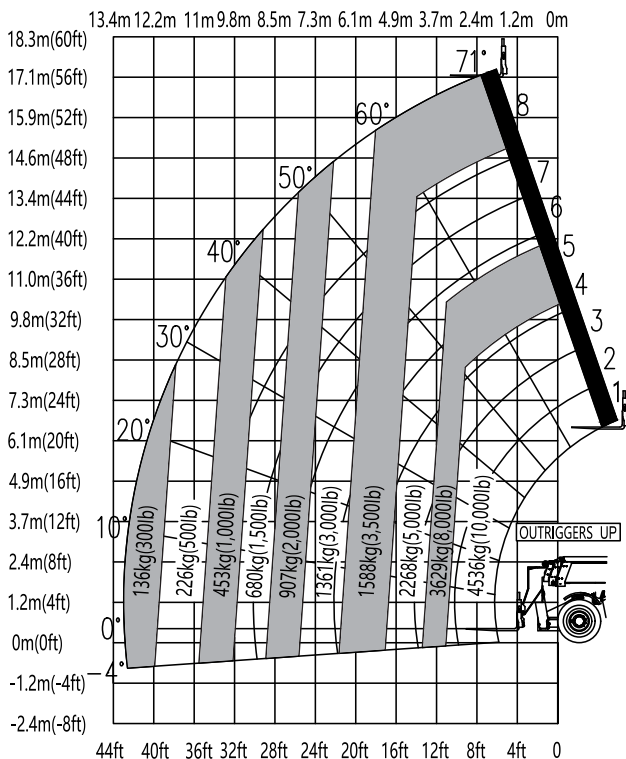

## PRODUCT SPECIFICATIONS

- ➔ **Gross Power**  
97 kW / 130 hp
- ➔ **Max Lift Height**  
17.13 m / 56' 2"
- ➔ **Max Lift Capacity**  
4 536 kg / 10,000 lb
- ➔ **Operating Weight**  
15 100 kg / 33,290 lb

## Machine Parameters

Dimensions		
Maximum Lift Height	17.13 m	56' 2"
Maximum Forward Reach	13.08 m	42' 11"
Height, Stowed	2.55 m	8' 4"
Length, Stowed (without Forks)	6.28 m	20' 7"
Width	2.56 m	8' 5"
Wheelbase	3.49 m	11' 5"
Ground Clearance (Center)	0.46 m	1' 6"
Ground Clearance (Axle)	0.45 m	1' 6"
Weight	15,100 kg	33,290 lb

Performance		
Maximum Lift Capacity	4 536 kg	10,000 lb
Lift Capacity at Maximum Height	2 267 kg	5,000 lb
Lift Capacity at Maximum Reach	1 361 kg	3,000 lb
Boom (Raise/Lower)	11 sec	14 sec
Boom (Extend/Retract)	15 sec	16 sec
Frame Leveling	+/- 10 degrees	
Maximum Drive Speed	32 kph	20 mph
Outside Turning Radius (4WS)	4.30 m	14' 1"
Auxiliary Hydraulic Flow	63 L/min	17 gpm
Auxiliary Hydraulic Pressure	17 MPa	2,466 psi
Standard Tire Size	400/75-28	